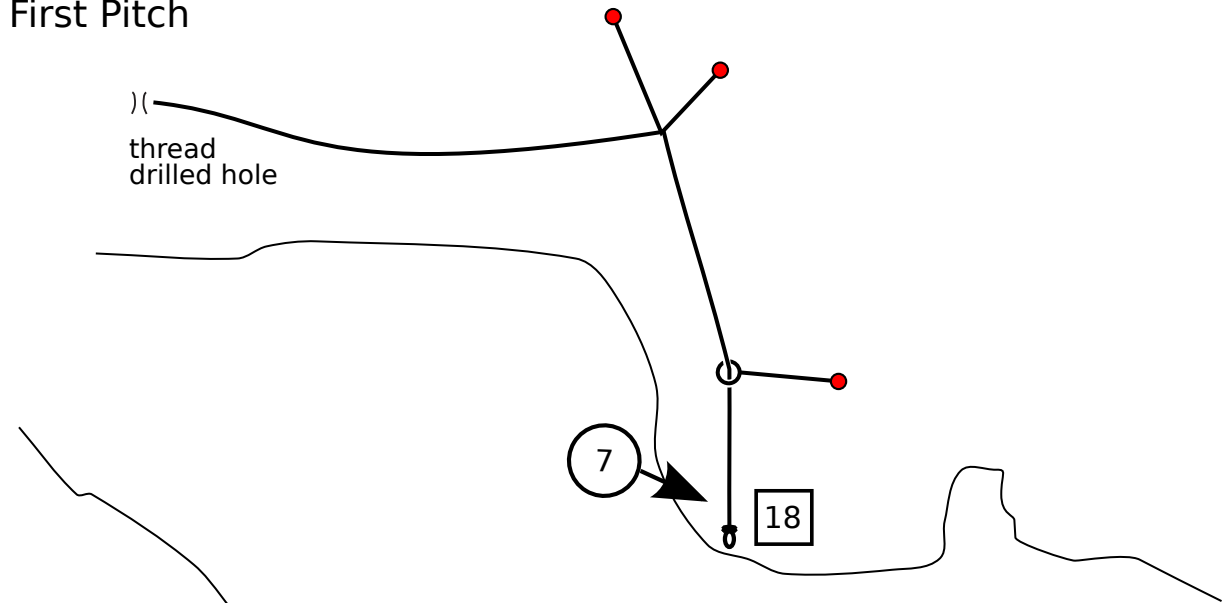

First Pitch

Second Pitch

Key

- ECO anchor
- industrial anchor
- ⚡ deviation
- ☐ 20 rope length (m)
- ⦿ 20 section length (m)