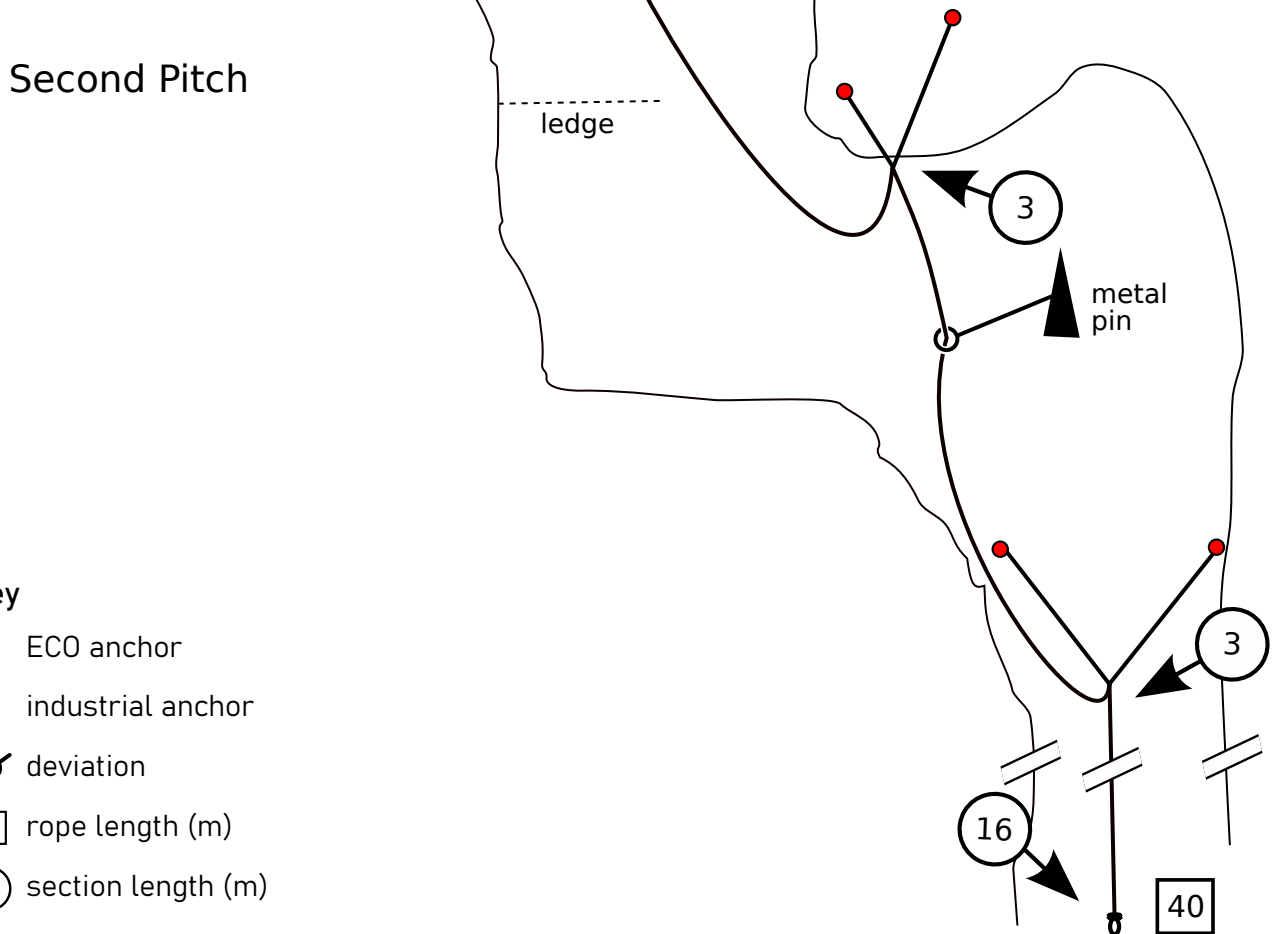

First Pitch

Second Pitch

Key

- ECO anchor
- industrial anchor
- ⚡ deviation
- ☐ 20 rope length (m)
- ⦿ 20 section length (m)